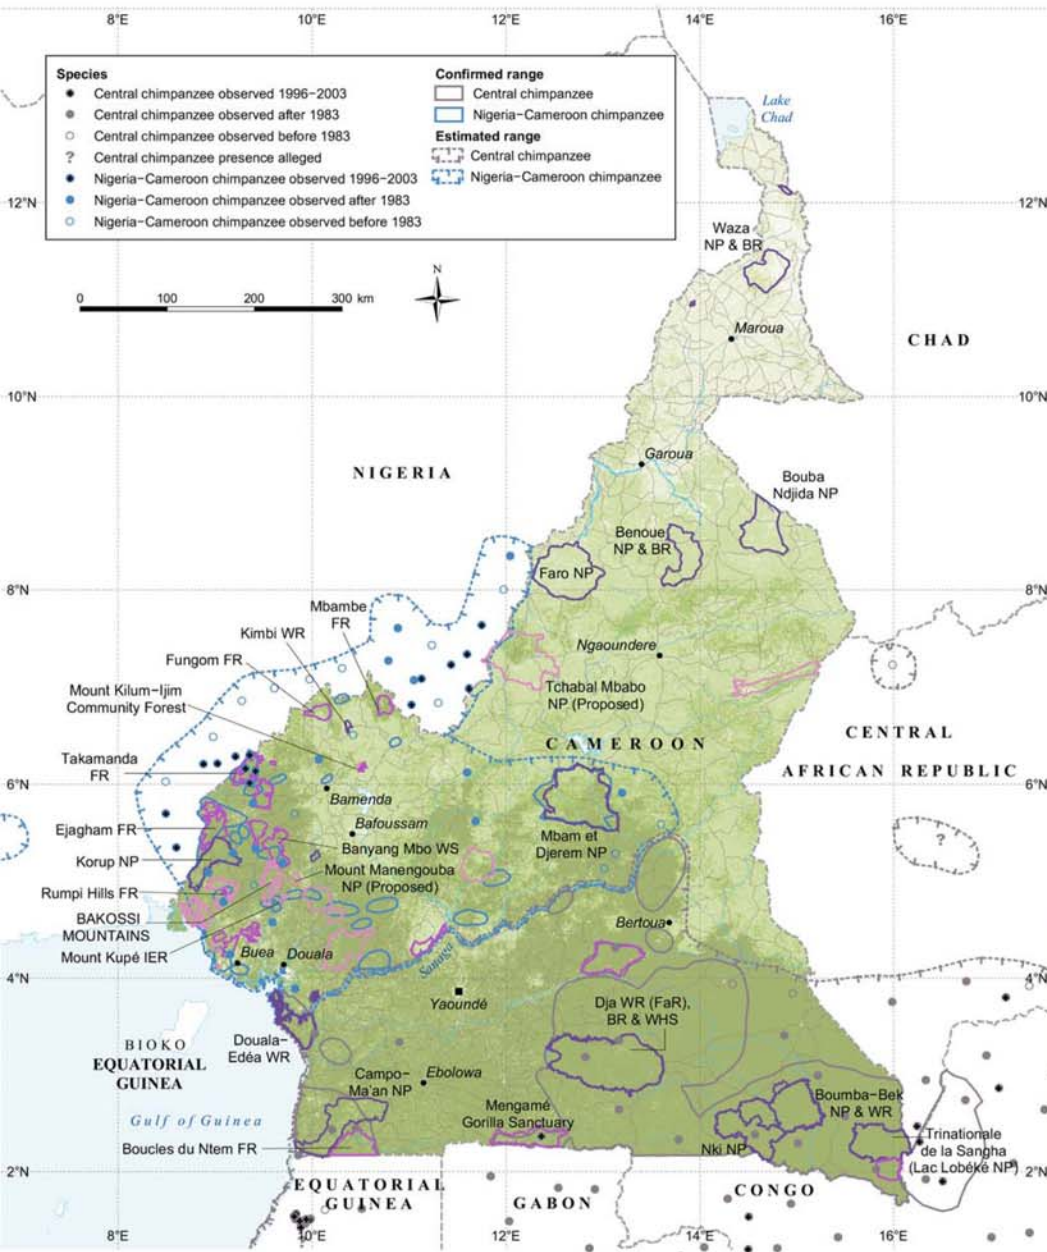

Chimpanzee Distribution in Cameroon