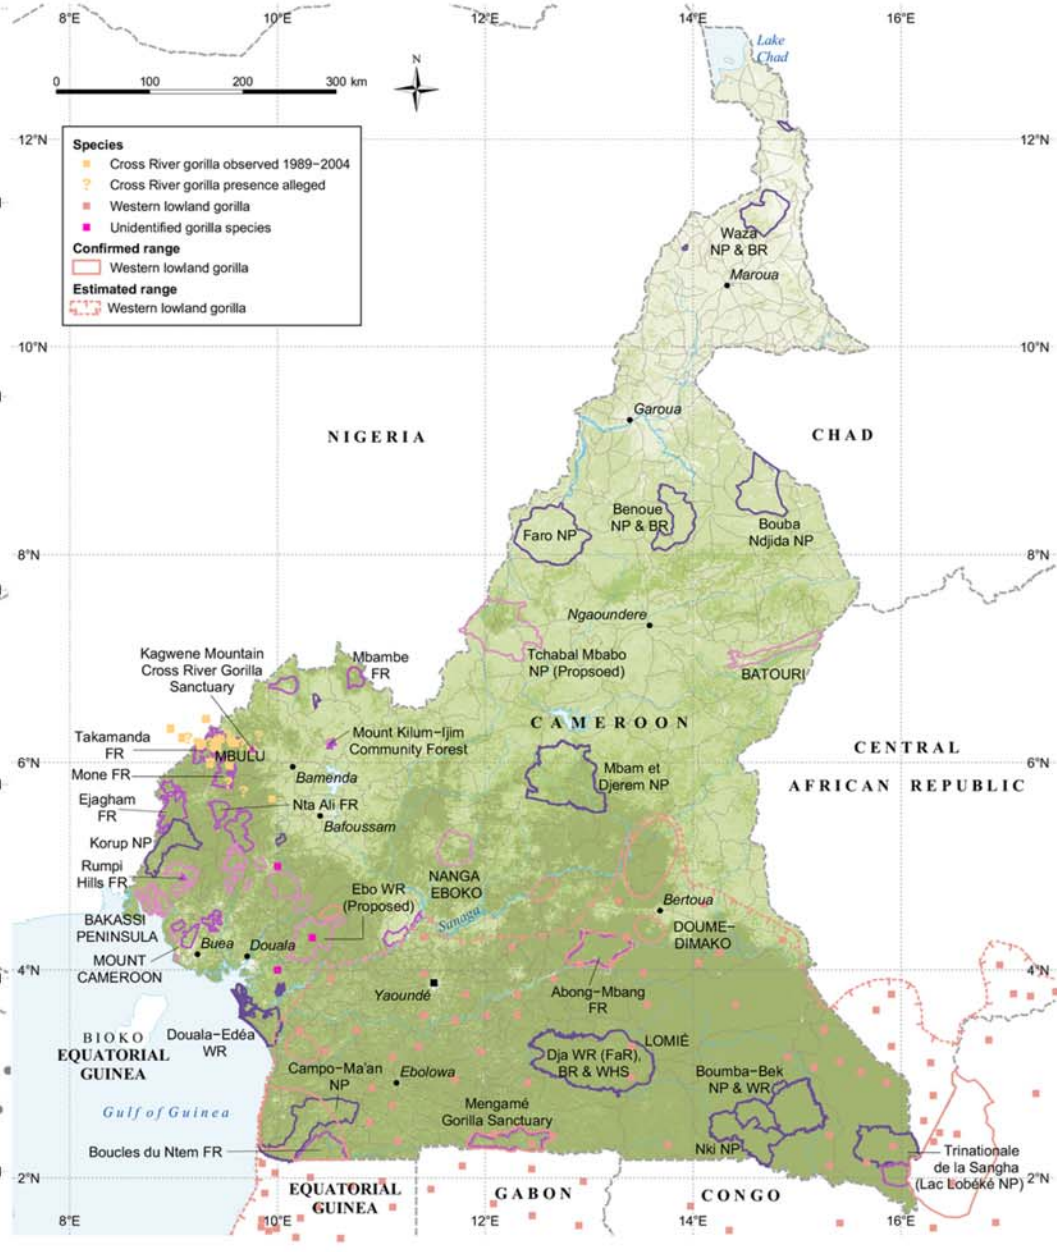

Gorilla Distribution In Cameroon

Compiled by M. Douglas, July 2004

Compiled by M. Douglas, July 2004