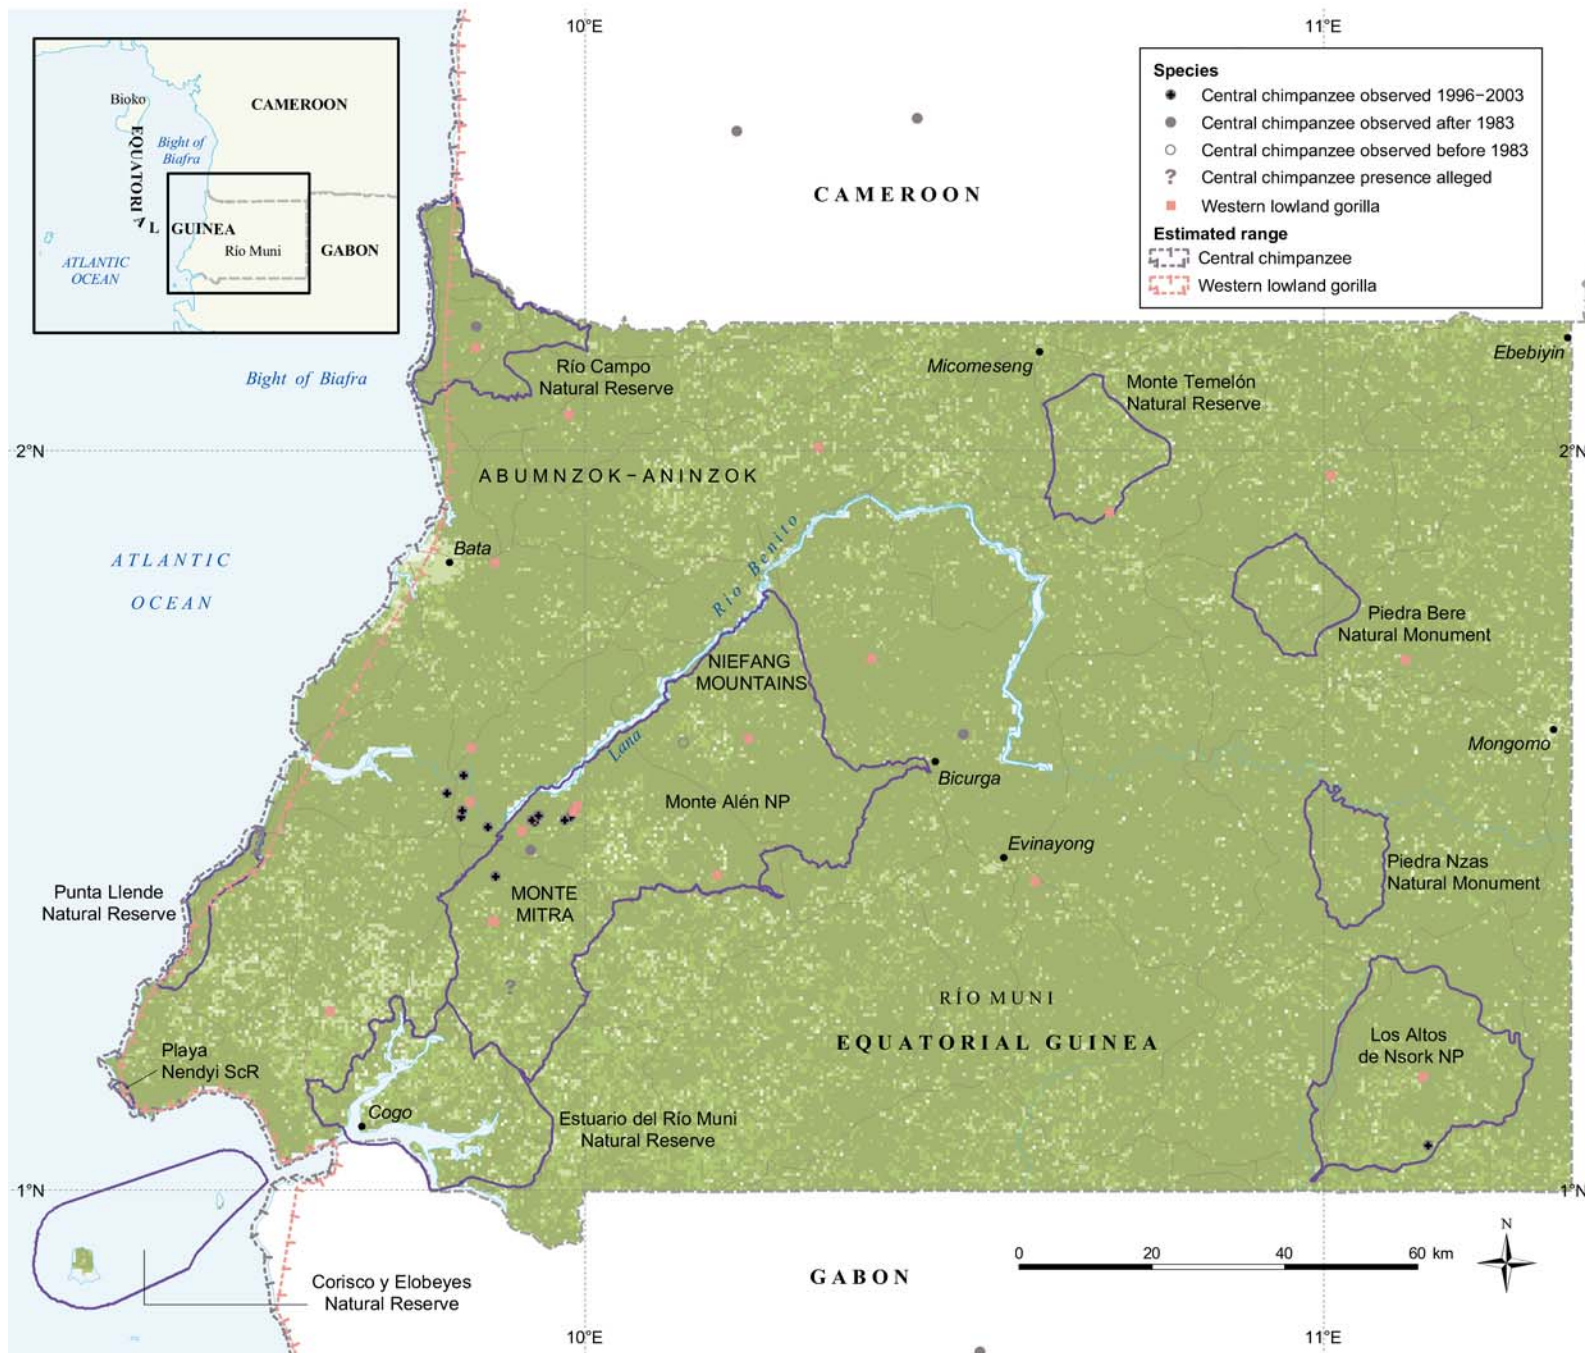

Great Ape Distribution in Equatorial Guinea

Species

- Central chimpanzee observed 1996–2003
- Central chimpanzee observed after 1983
- Central chimpanzee observed before 1983
- ? Central chimpanzee presence alleged
- Western lowland gorilla

Estimated range

- ▭ Central chimpanzee
- ▭ Western lowland gorilla