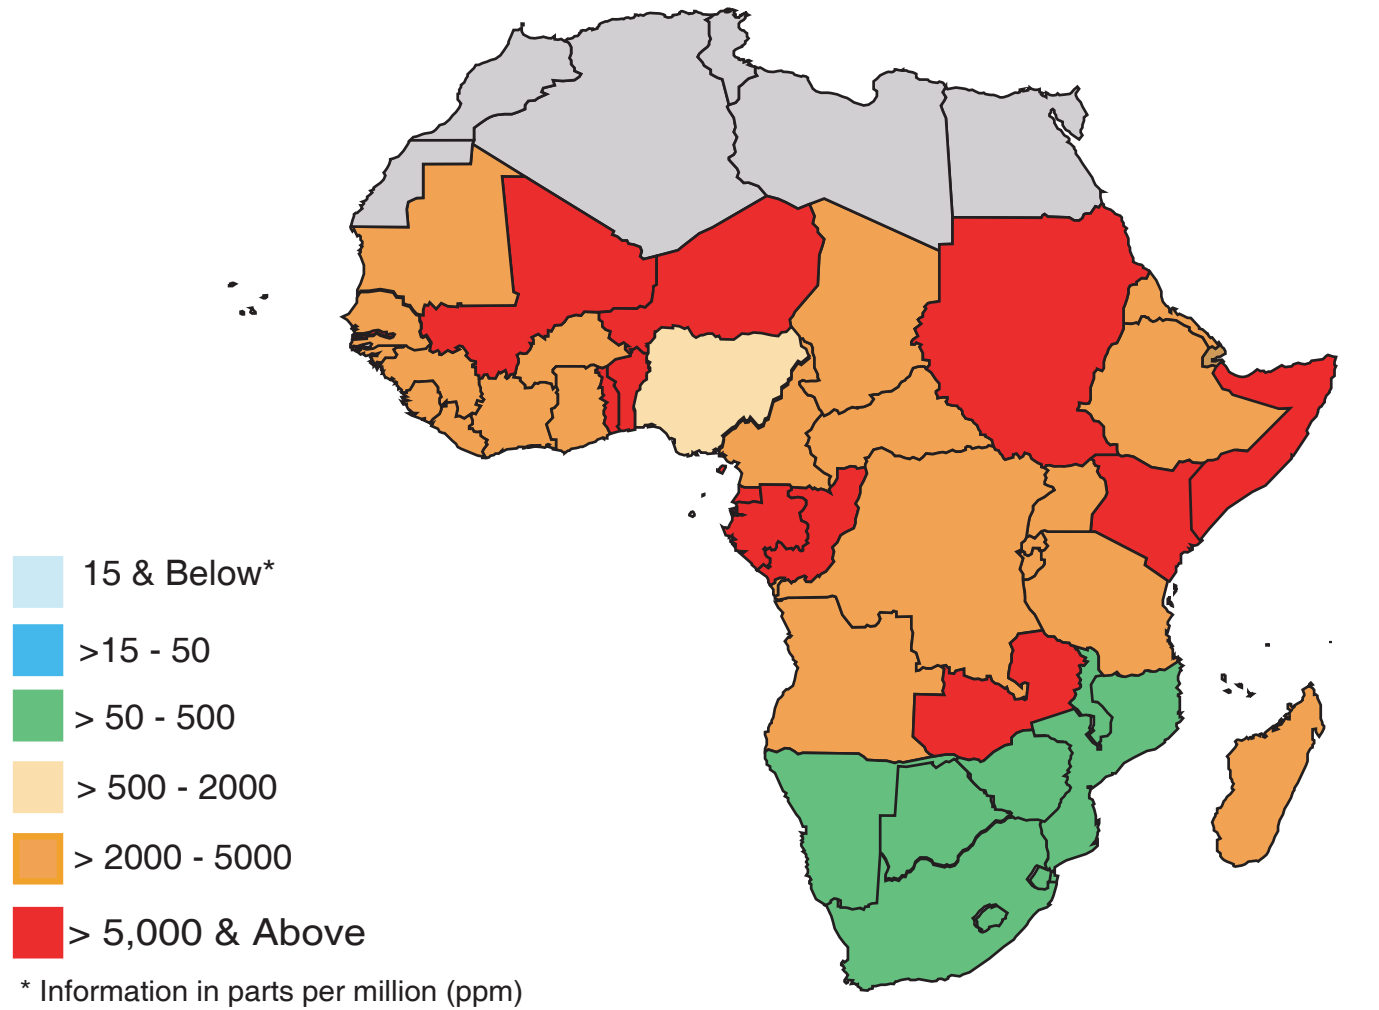

Diesel Fuel Sulphur Levels: Africa Status

March 2010