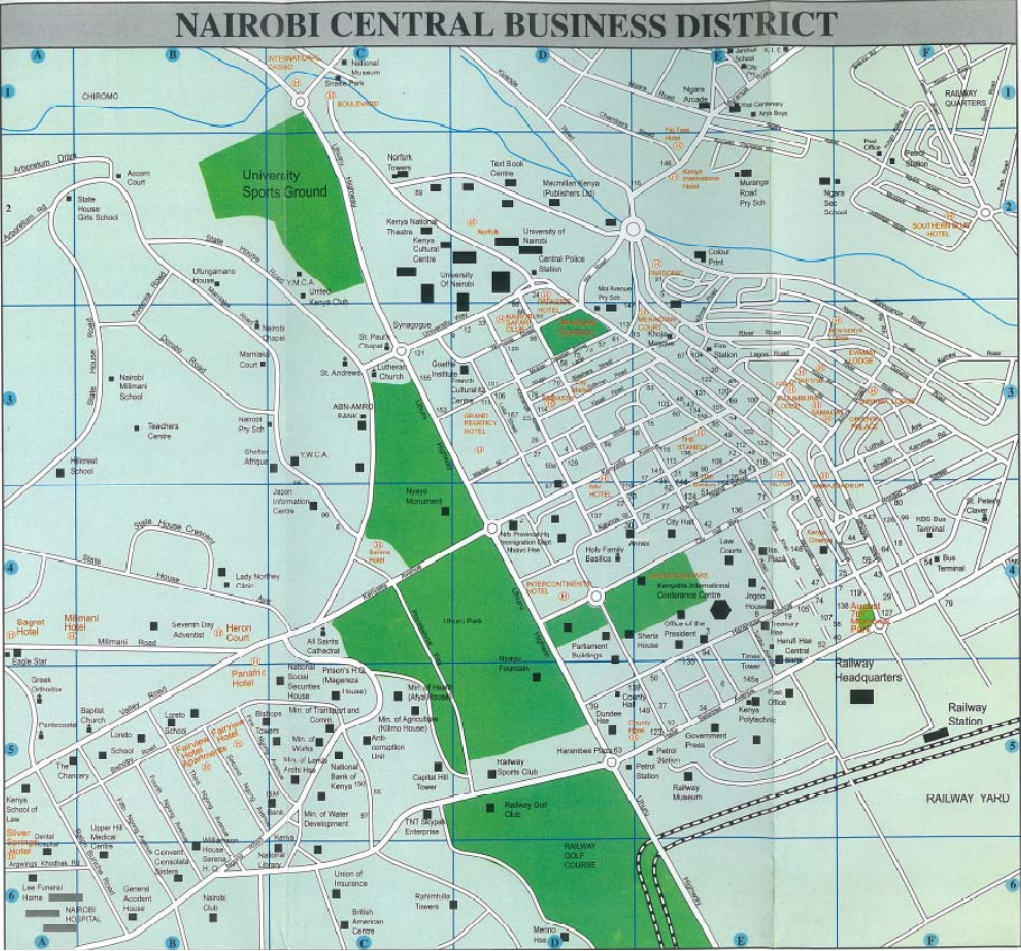

# Zones for SWM in Nairobi

# MAP OF NAIROBI

# The CBD Zone (Part of Starehe Zone)