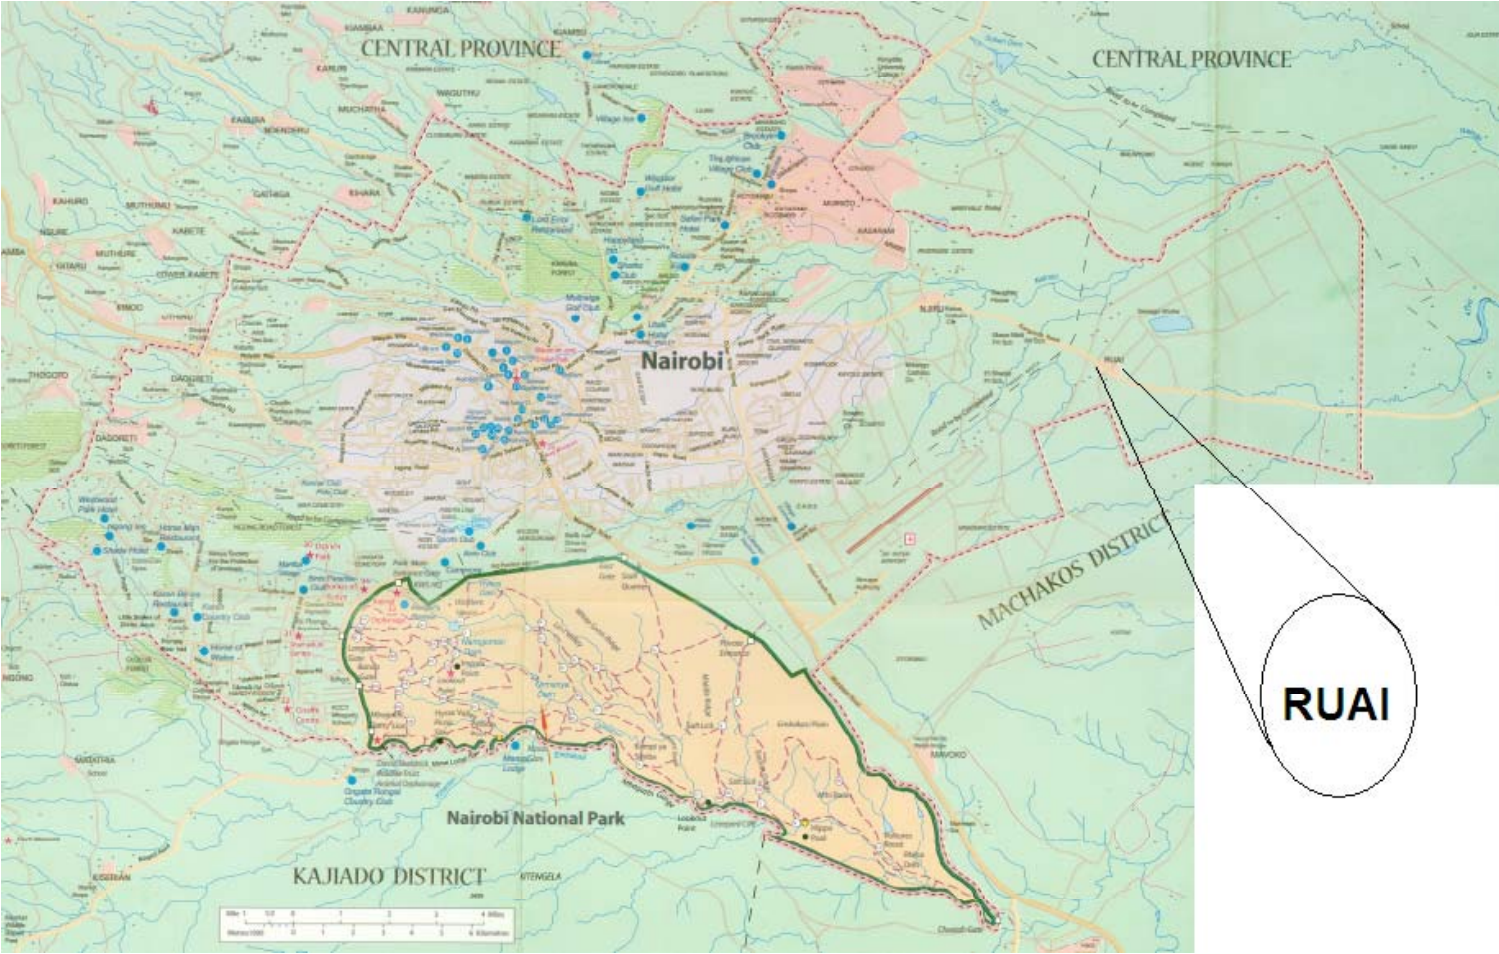

Location of Proposed Ruai Landfill Site