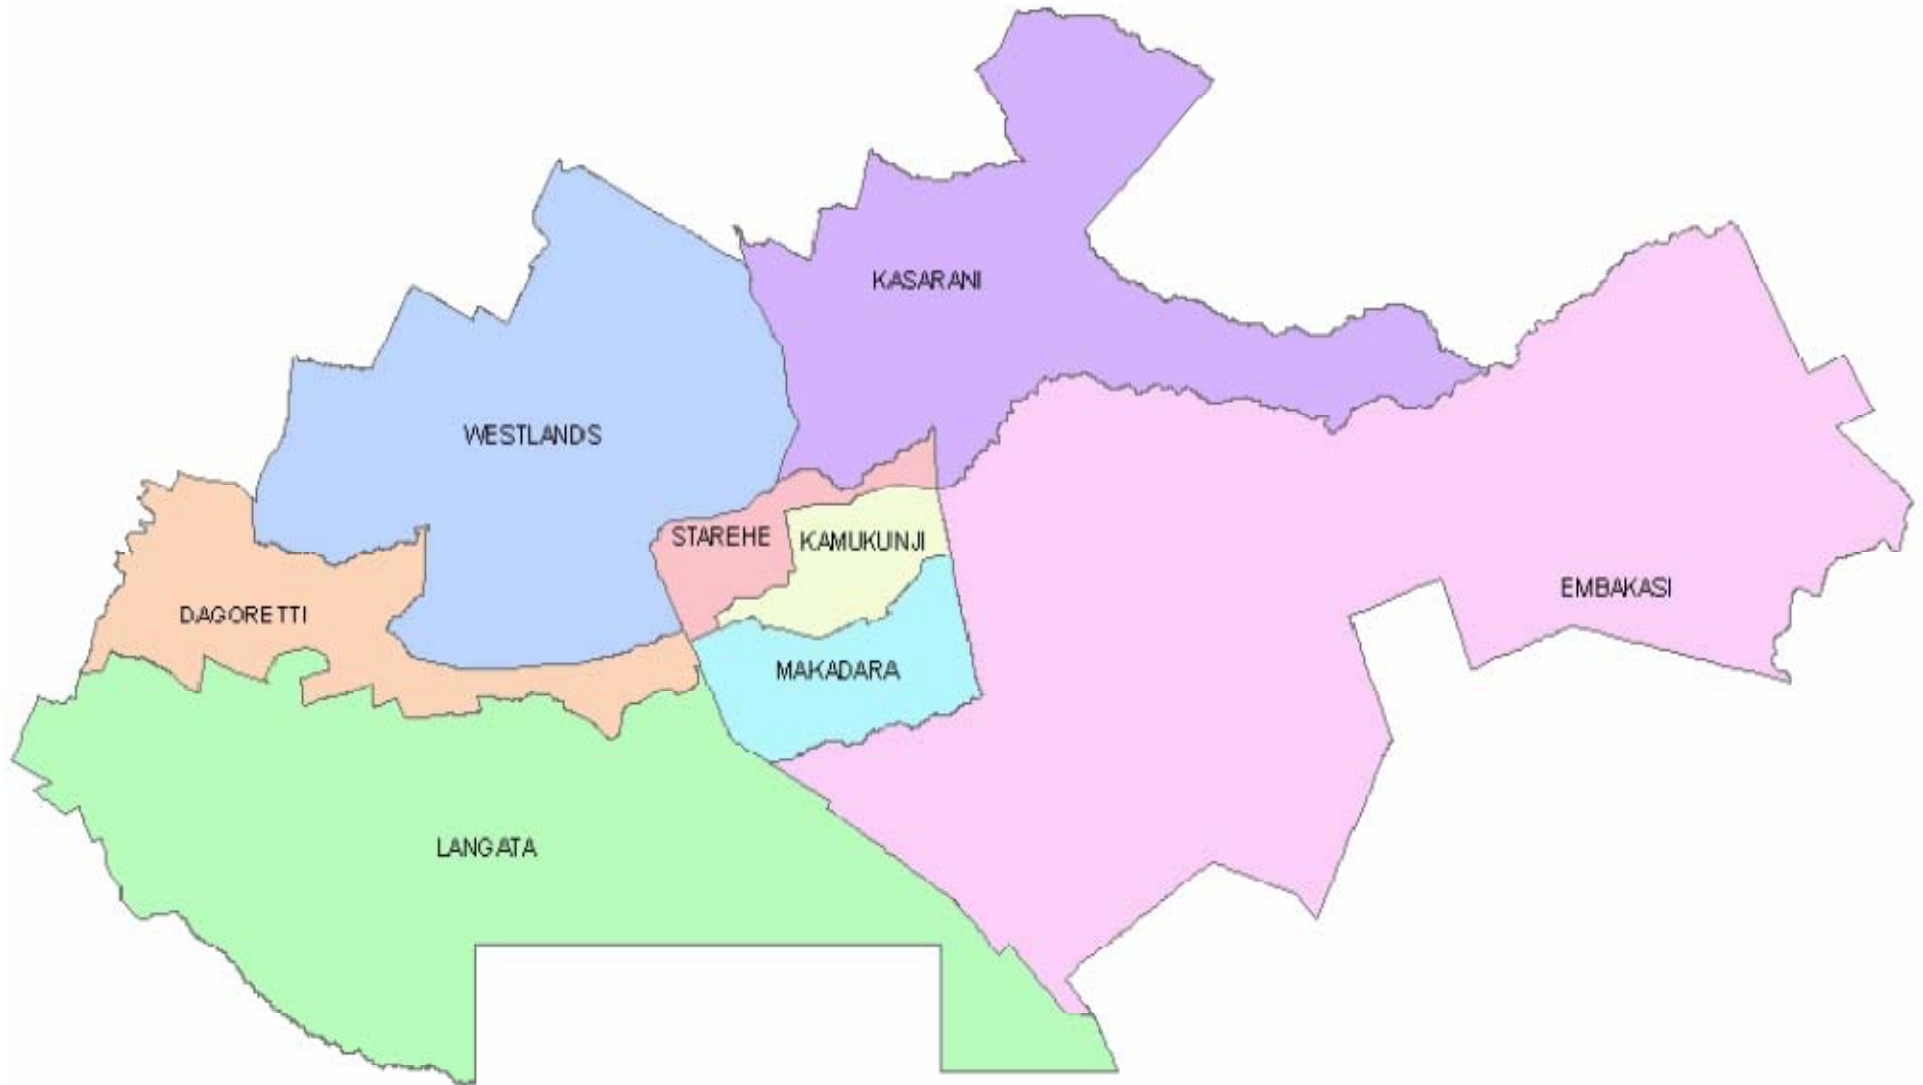

# Zones for SWM in Nairobi

# MAP OF NAIROBI

# The CBD Zone (Part of Starehe Zone)