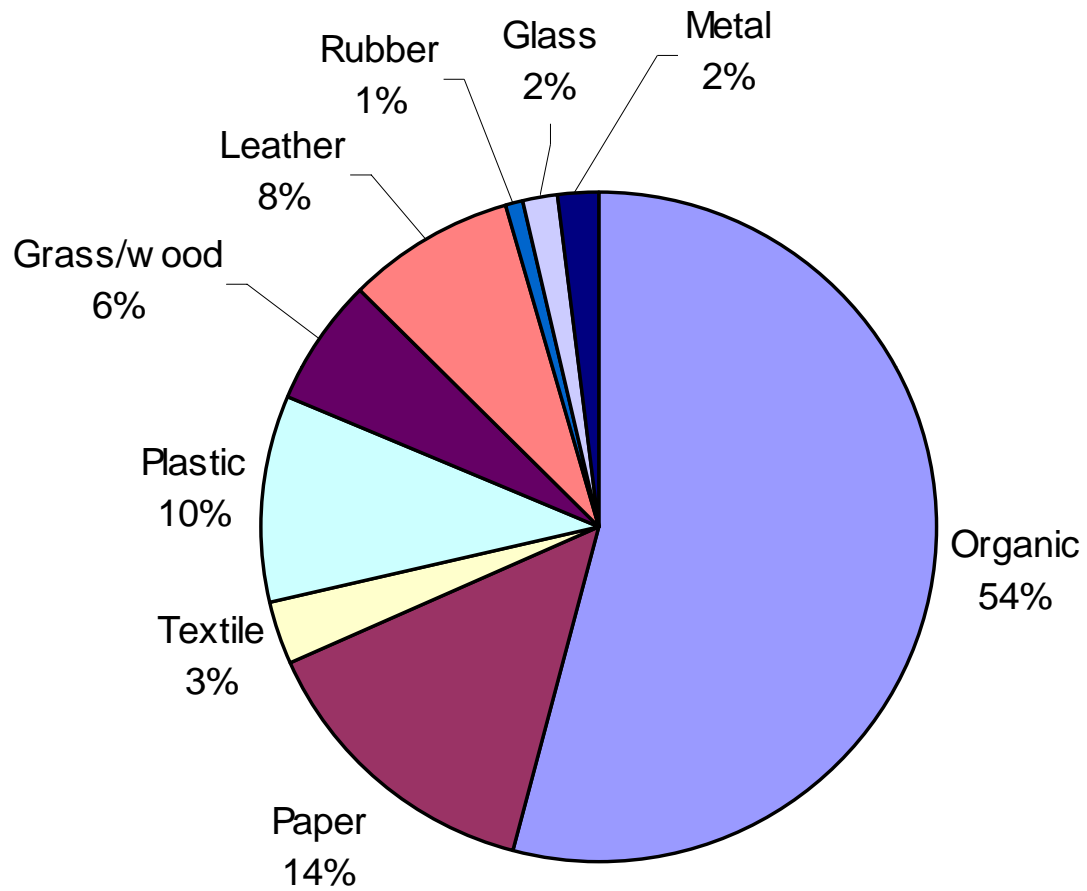

Solid waste Composition